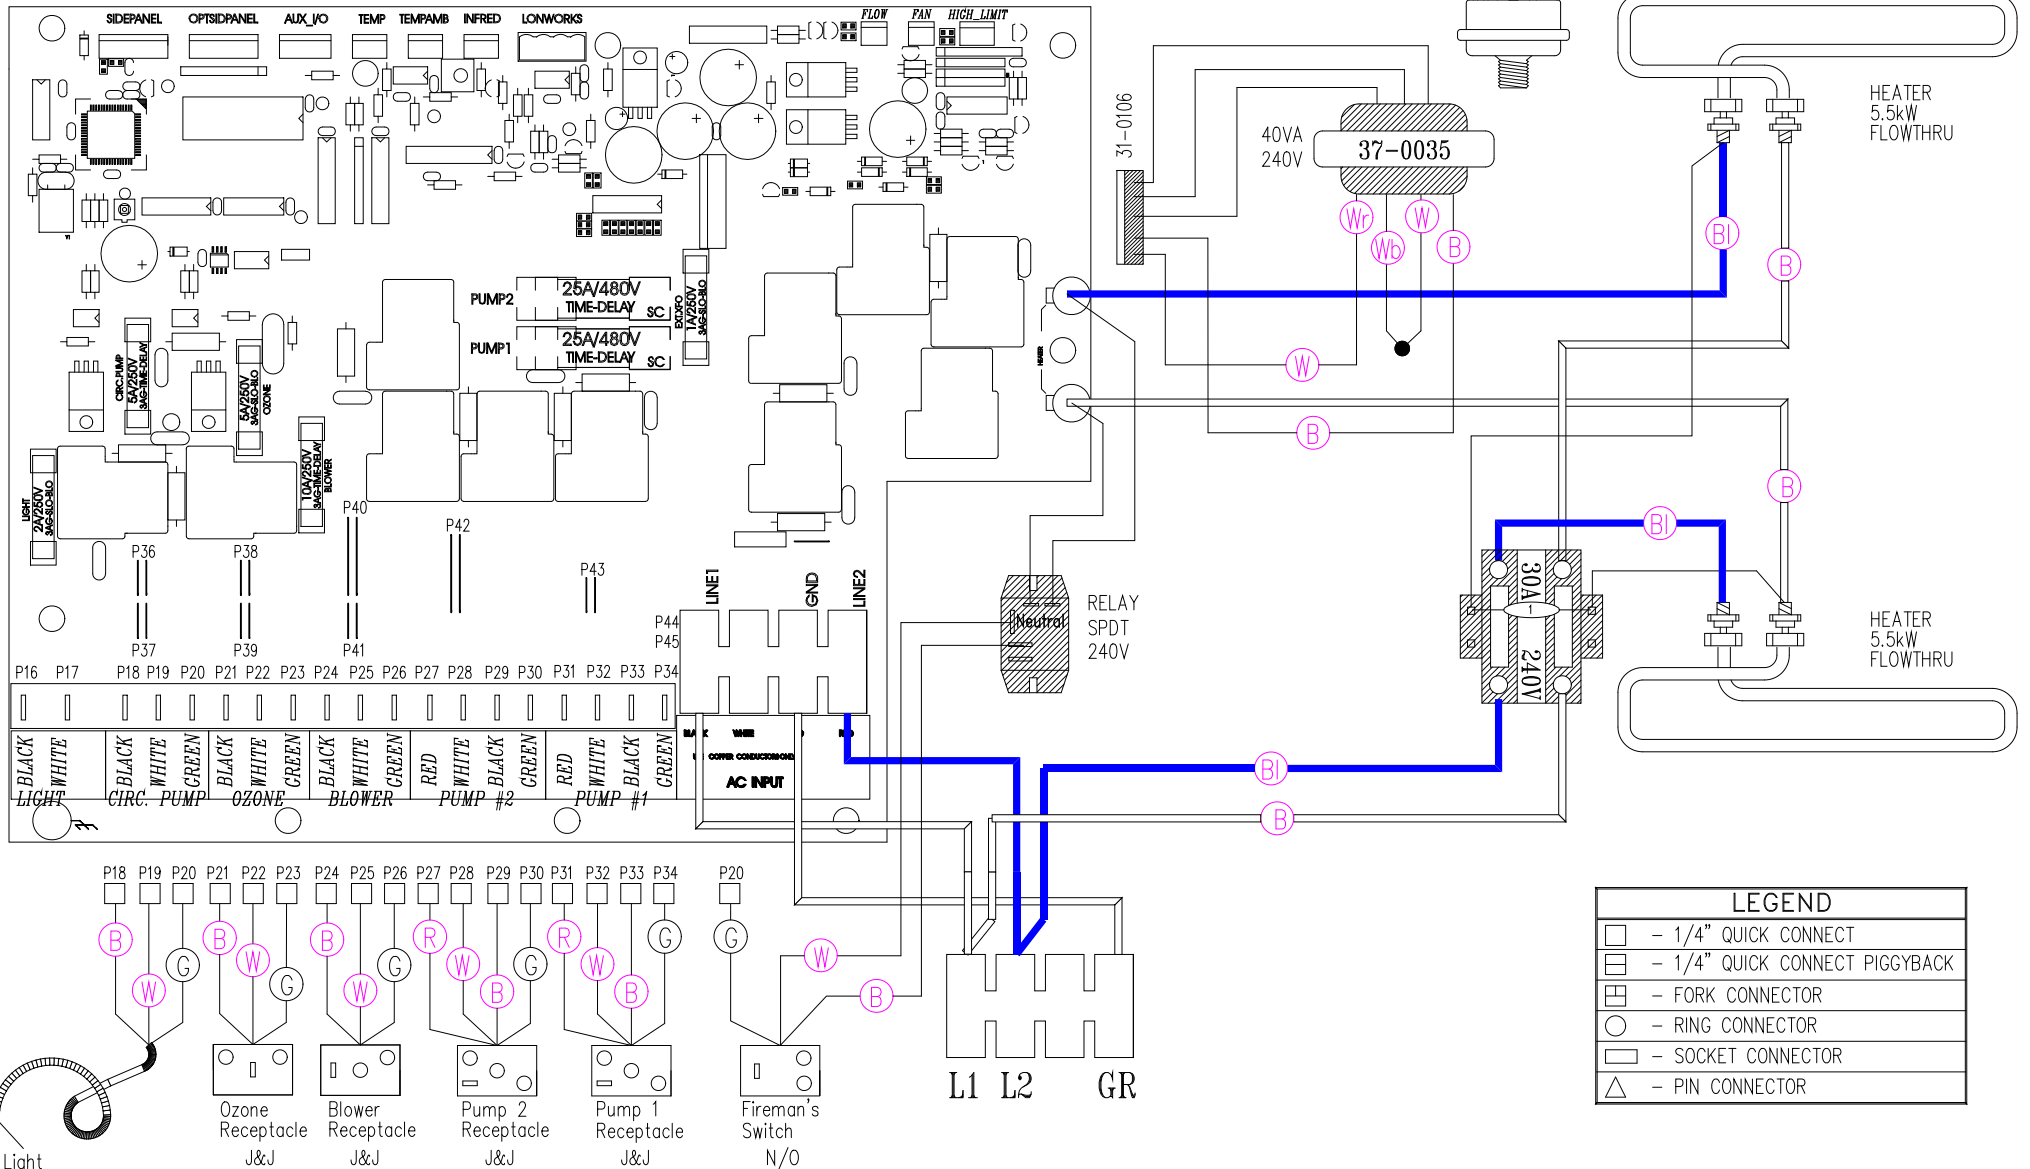

33-0025-R5

LEGEND	
	- 1/4" QUICK CONNECT
	- 1/4" QUICK CONNECT PIGGYBACK
	- FORK CONNECTOR
	- RING CONNECTOR
	- SOCKET CONNECTOR
	- PIN CONNECTOR

HYDRO-QUIP  
CORONA, CA (909) 273-7575

Manufacture Notes:

Approved By:

Dwg. No.  
D222A0-HKPQY-T

Drawn  
BH

Rev  
2

Date  
06.15.01

Diagram No.  
5132

SHADED COMPONENTS ARE 240V

Wire Color Code	
B - Black	G - Green
Br - Brown	Bl - Blue
R - Red	V - Violet
O - Orange	W - White
Y - Yellow	Gr - Gray